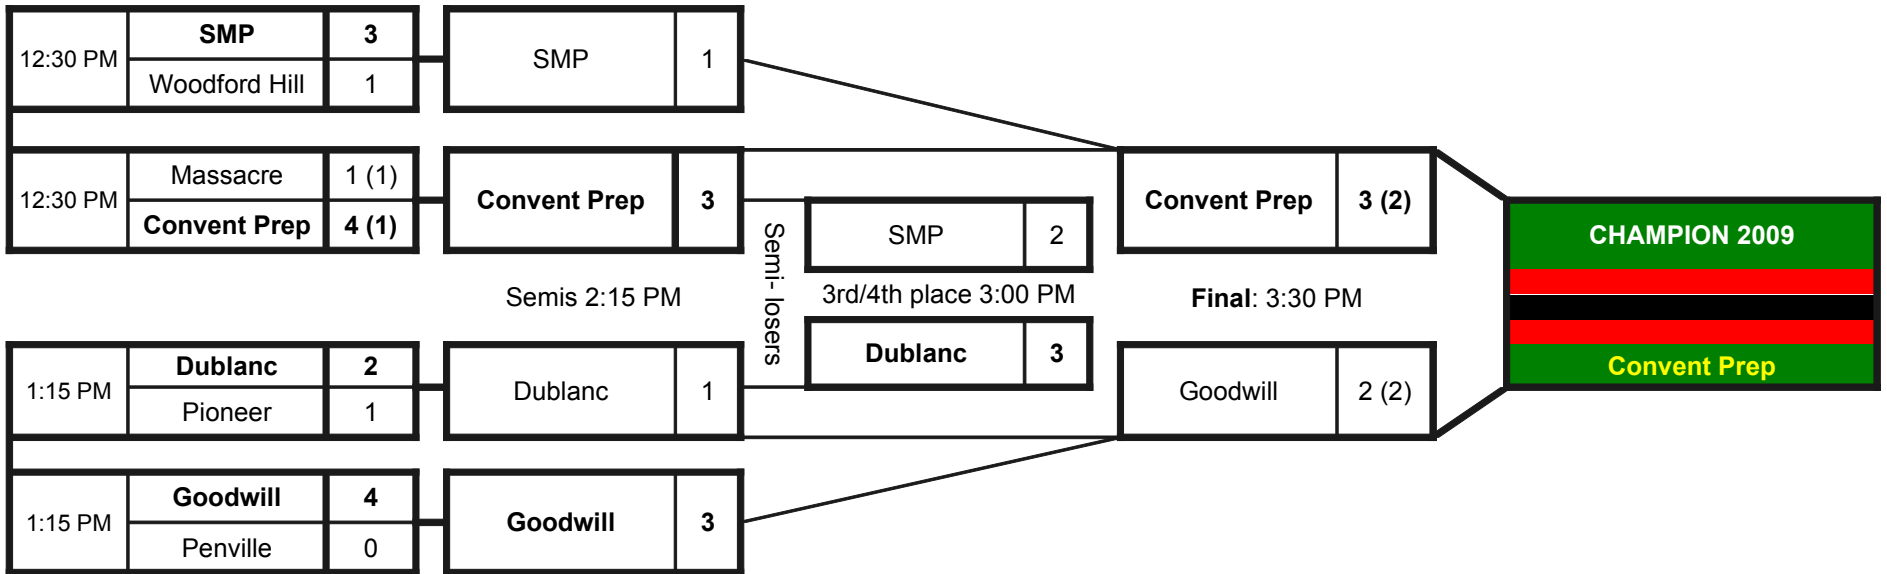

Day 4: Final Round