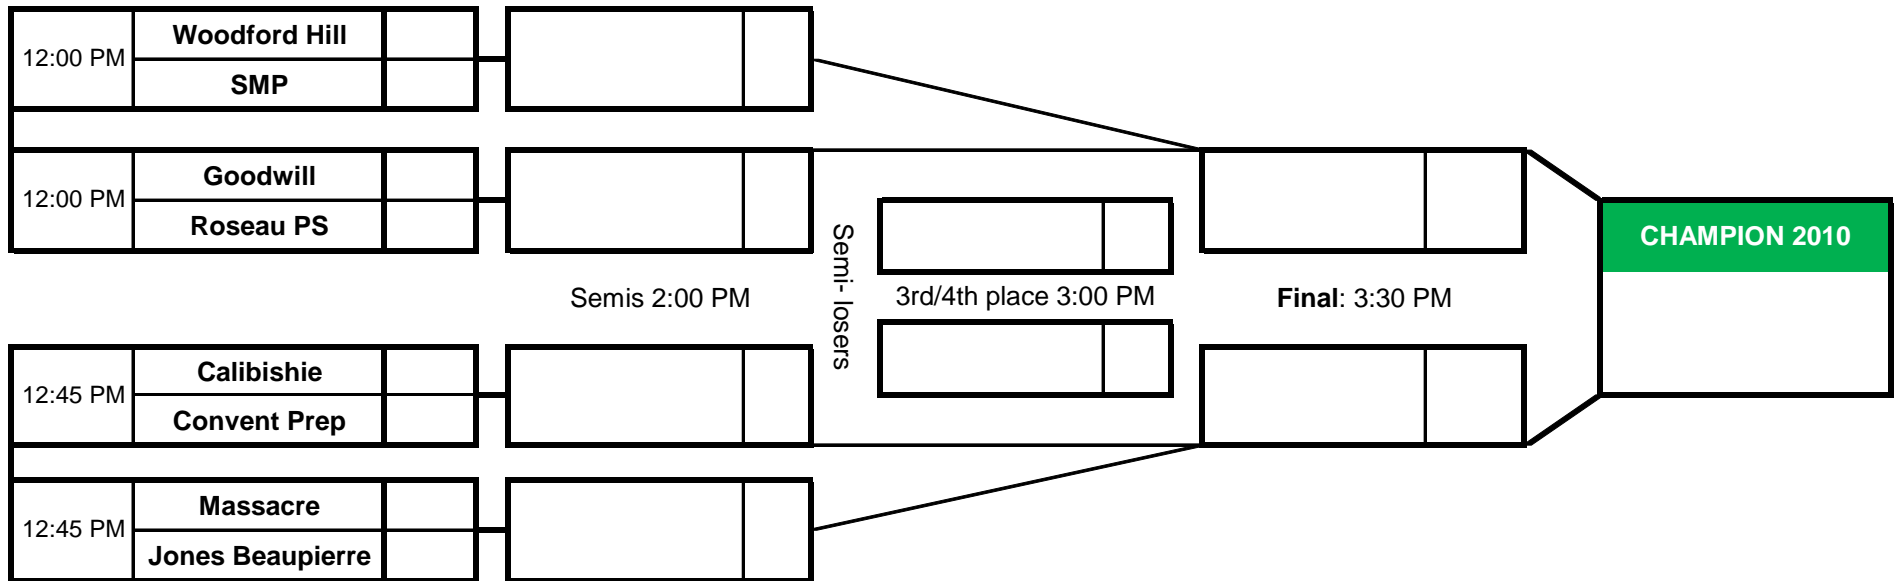

NBD Primary Schools Football Championship 2010

Intermediate Round - South / Central

Venue: Lindo Park

Date: Friday, 5th March 2010

ZONE O		Points
1	St. Luke's	3
2	SMP	6
3	Wesley	0
ZONE P		Points
4	Convent Prep	6
5	Newtown	3
6	Delices/Boetica	0

Time	Zone	Games	Results
12:00 PM	O	1 - 3	9 - 2
12:35 PM	P	4 - 6	3 - 0
1:10 PM	O	2 - 3	3 - 1
1:45 PM	P	5 - 6	4 - 2
2:20 PM	O	1 - 2	1 - 3
2:55 PM	P	4 - 5	2 - 1
3:45 PM	Final (O)	SMP - Newtown	0 - 0 (3:1 Pk)
4:20 PM	Final (P)	Convent Prep - St. Luke's	2 - 1

Intermediate Round - East / South East

Venue: Castle Bruce

Date: Thursday, 4th March 2010

ZONE R		Points
1	WS Stevens	3
2	Grand Fond	0
3	Roseau PS	6
ZONE S		Points
4	Jones Beaupierre	4 (+4)
5	Marigot Jr.	4 (+2)
6	Grand Bay	0

Time	Zone	Games	Results
12:00 PM	R	1 - 3	2 - 3
12:35 PM	S	4 - 6	5 - 1
1:10 PM	R	2 - 3	0 - 2
1:45 PM	S	5 - 6	2 - 0
2:20 PM	R	1 - 2	2 - 1
2:55 PM	S	4 - 5	1 - 1
3:45 PM	Final (R)	Roseau PS - Marigot Jr	3 - 2
4:20 PM	Final (S)	J Beaupierre - WS Stevens	3 - 2

Game Duration: 2 x 15 minutes

The Winners of the two final games qualify for the Final Round (knockout / 8 Teams)

NBD Primary Schools Football Championship 2010

Final Round

Venue: **Benjamin's Park Portsmouth**
Date: **Wednesday, 10th March 2010**
Game duration: **2 x 15 minutes**
(3rd/4th place final: 2 x 12 min.)